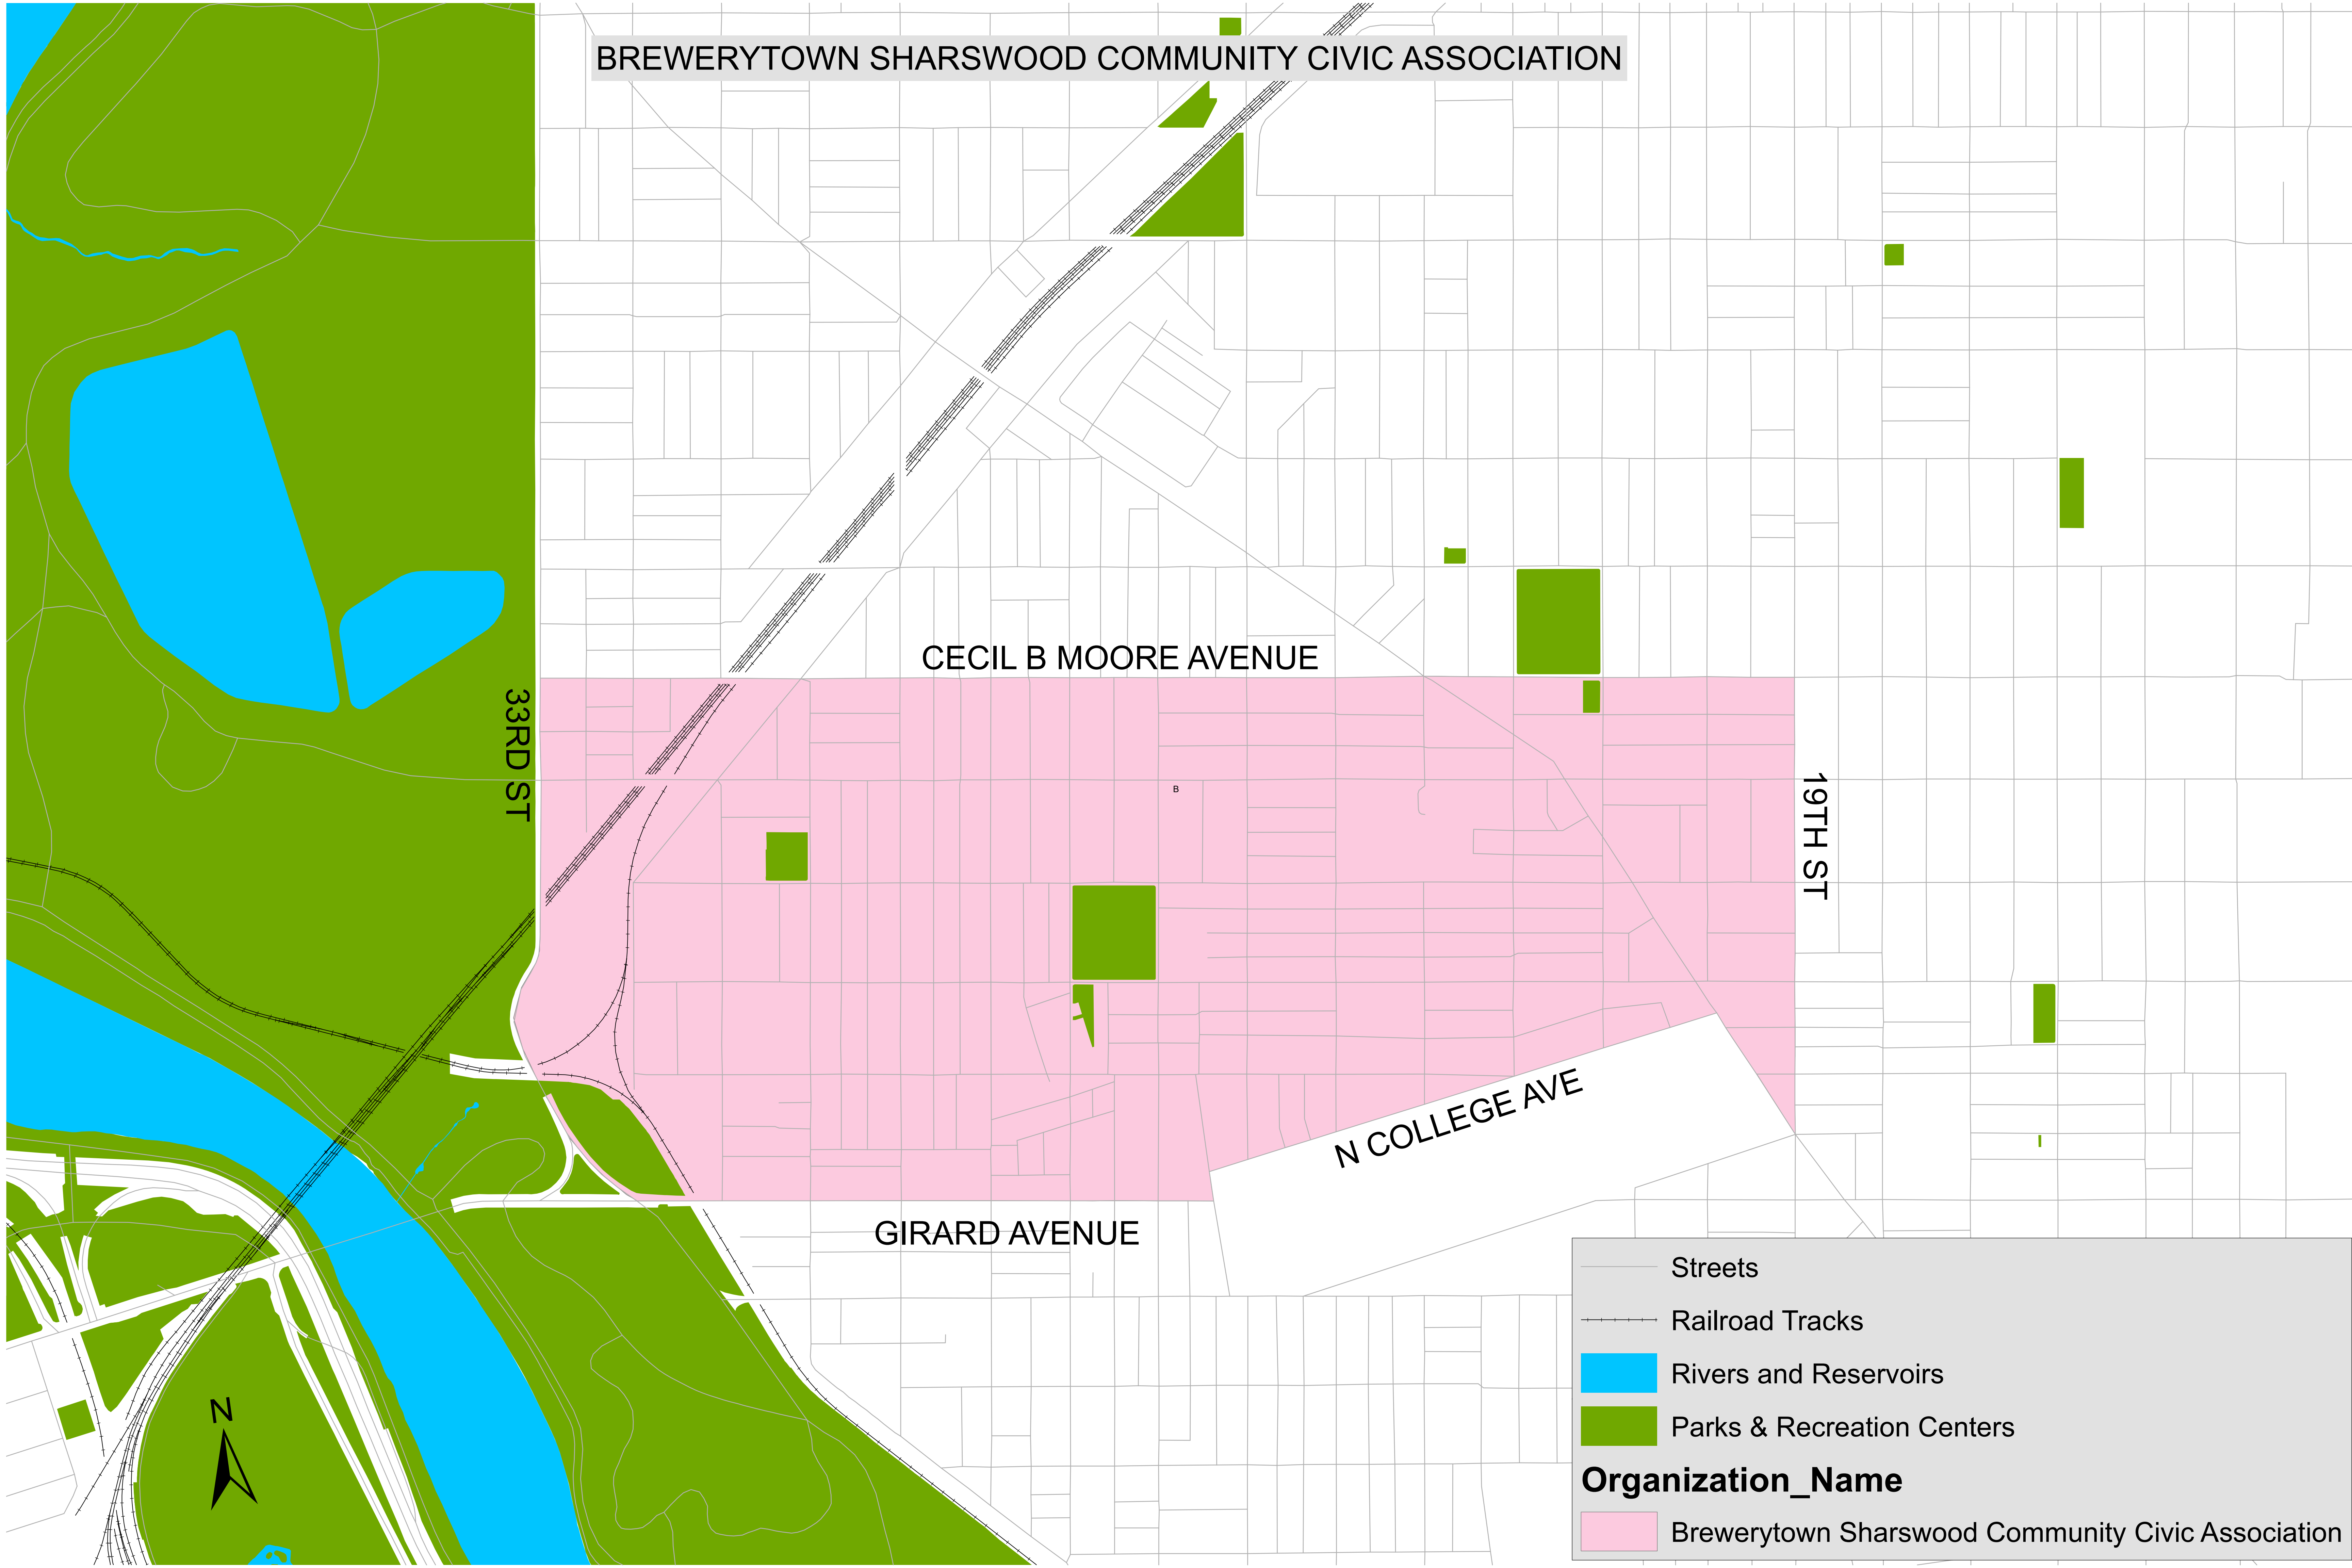

BREWERYTOWN SHARSWOOD COMMUNITY CIVIC ASSOCIATION

CECIL B MOORE AVENUE

33RD ST

19TH ST

GIRARD AVENUE

N COLLEGE AVE

— Streets

—+— Railroad Tracks

■ Rivers and Reservoirs

■ Parks & Recreation Centers

Organization_Name

■ Brewerytown Sharswood Community Civic Association